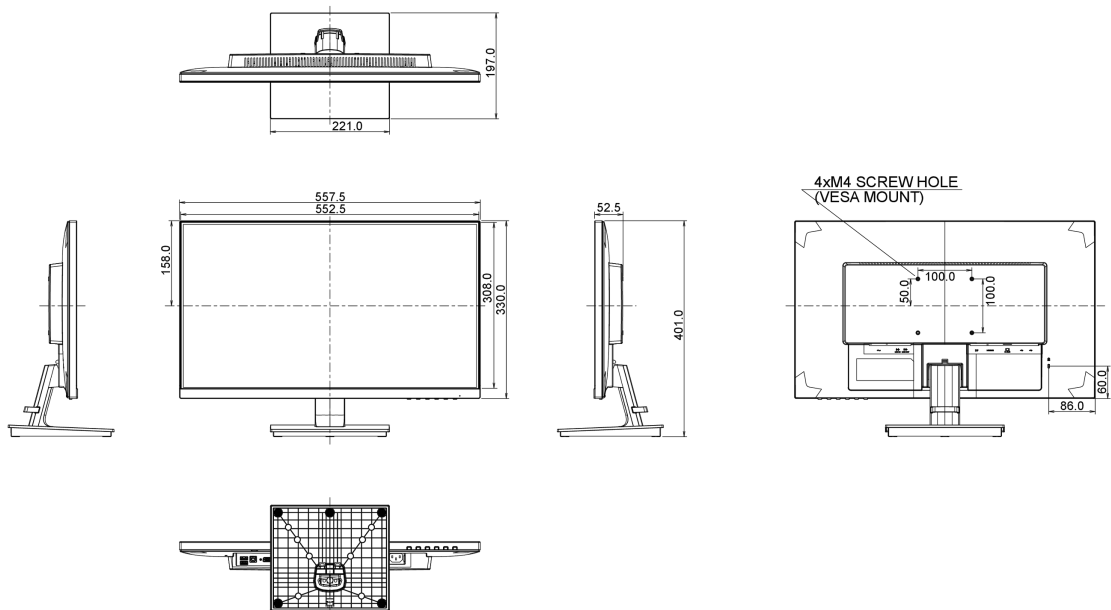

04 MECHANICAL

Display position adjustments	tilt
Tilt angle	22° up; 5° down
VESA mounting	100 x 100mm

05 ACCESSORIES INCLUDED

Cables	power, USB, HDMI
--------	------------------

Other

quick start guide, safety guide

08 DIMENSIONS / WEIGHT

Product dimensions W x H x D	557.5 x 401 x 197mm
Weight (without box)	4kg

All trademarks and registered trademarks acknowledged. E & O E. Specification subject to change without notice. All LCD's comply with ISO-9241-307:2008 in connection with pixel defects.