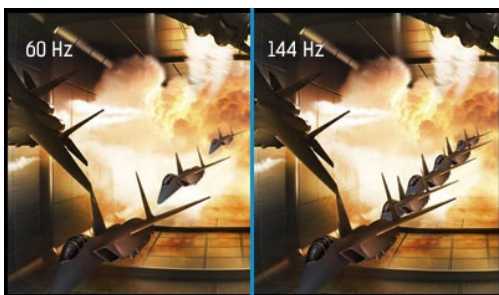

### Red Eagle – join the PRO squad

Whether you already are or are aiming to be a hardcore gamer, the 24.5" G-MASTER GB2560HSU known as Red Eagle is the competitive edge you need to be able to unleash your full gaming potential. Armed with FreeSync technology, 144Hz refresh rate and a blistering 1ms response time you can make split second decisions and forget about ghosting effects or smearing issues. The ability to adjust brightness and the dark shades with the Black Tuner delivers greater viewing performance in shadowed areas. Nothing will skip your attention. Dual input setup (HDMI, DisplayPort), speakers, headphone connector and a 2.0 USB hub are all included. No matter which you prefer: RTS, FPS, MOBA and MMO – with the Red Eagle on your desk you are top of the gamer community food chain.

## 01 DISPLAY CHARACTERISTICS

Diagonal	24.5", 62.2cm
Panel	TN LED, matte finish
Native resolution	1920 x 1080 @144Hz (2.1 megapixel Full HD)
Aspect ratio	16:9
Brightness	400 cd/m <sup>2</sup> typical
Static contrast	1000:1 typical
Advanced contrast	80M:1
Response time	1ms
Viewing zone	horizontal/vertical: 170°/160°, right/left: 85°/85°, up/down: 80°/80°
Colour support	16.7mIn 8bit (6bit + Hi-FRC)
Horizontal Sync	30 - 167KHz
Vertical Sync	40 - 144Hz
Viewable area W x H	543.74 x 302.61mm, 21.4 x 11.9"
Pixel pitch	0.283mm
Colour	matte, black