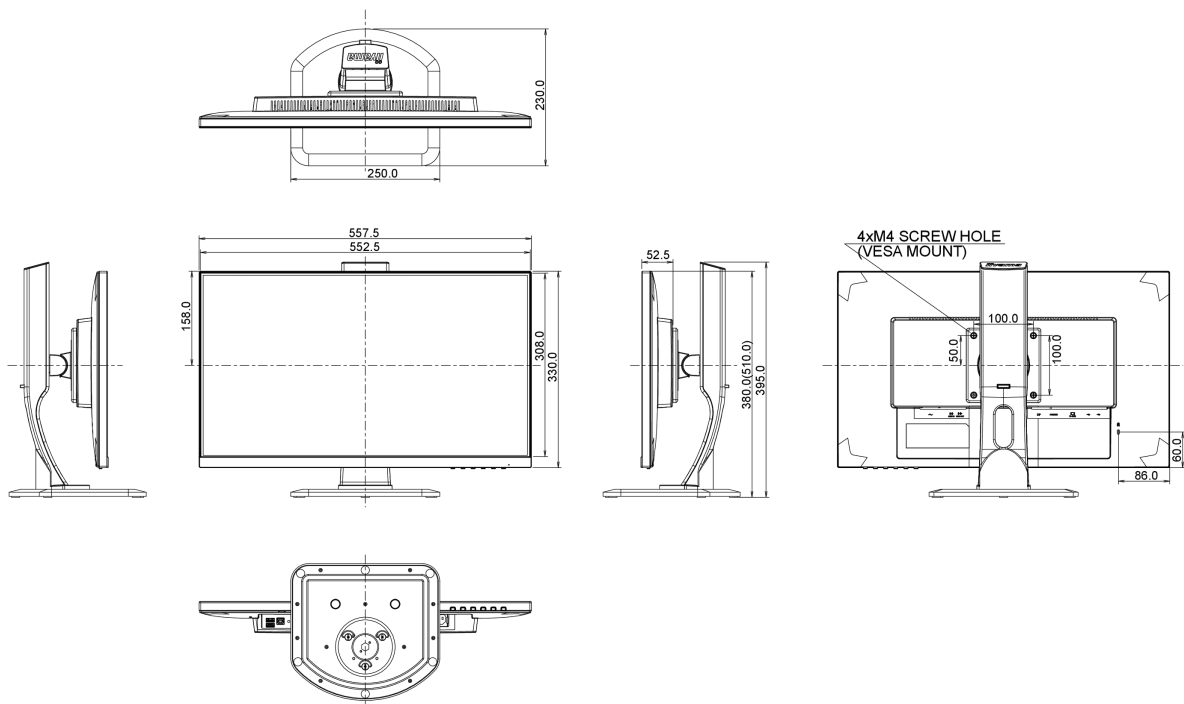

## 04 MECHANICAL

Display position adjustments	height, pivot (rotation), swivel, tilt
Height adjustment	130mm
Rotation (PIVOT function)	90°
Swivel stand	90°; 45° left; 45° right
Tilt angle	22° up; 5° down
VESA mounting	100 x 100mm

## 05 ACCESSORIES INCLUDED

Cables	power, USB (1.5m), HDMI (1.5m)
Other	quick start guide, safety guide

## 08 DIMENSIONS / WEIGHT

Product dimensions W x H x D	557.5 x 380 (510) x 230mm
Weight (without box)	5.6kg

All trademarks and registered trademarks acknowledged. E & O E. Specification subject to change without notice. All LCD's comply with ISO-9241-307:2008 in connection with pixel defects.