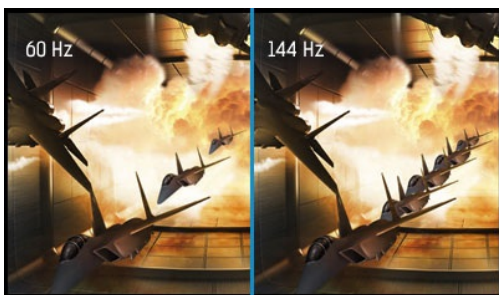

### Red Eagle – join the PRO squad

Whether you already are or are aiming to be a hardcore gamer, the 27" G-MASTER GB2760QSU known as Red Eagle is the competitive edge you need to be able to unleash your full gaming potential. Armed with FreeSync technology, 144Hz refresh rate and a blistering 1ms response time you can make split second decisions and forget about ghosting effects or smearing issues. The WQHD (2560x1440) display offers 77% more on-screen space than a standard 1920x1080 full HD monitor. The ability to adjust brightness and the dark shades with the Black Tuner delivers greater viewing performance in shadowed areas. Nothing will skip your attention. Triple input setup (DVI, HDMI, DisplayPort), speakers, headphone connector and a 3.0 USB hub are all included. So no matter which you prefer: RTS, FPS, MOBA and MMO – with the Red Eagle on your desk you are top of the gamer community food chain.

## 01 DISPLAY CHARACTERISTICS

Diagonal	27", 68.5cm
Panel	TN LED, matte finish
Native resolution	2560 x 1440 @144Hz (3.7 megapixel WQHD, HDMI&DisplayPort)
Aspect ratio	16:9
Brightness	350 cd/m <sup>2</sup> typical
Static contrast	1000:1 typical
Advanced contrast	12M:1
Response time	1ms
Viewing zone	horizontal/vertical: 170°/160°, right/left: 85°/85°, up/down: 80°/80°
Colour support	16.7mIn 8bit (6bit + Hi-FRC)
Horizontal Sync	30 - 89KHz
Vertical Sync	50 - 144Hz
Viewable area W x H	596.7 x 335.7mm, 23.5 x 13.2"
Pixel pitch	0.233mm
Colour	matte, black