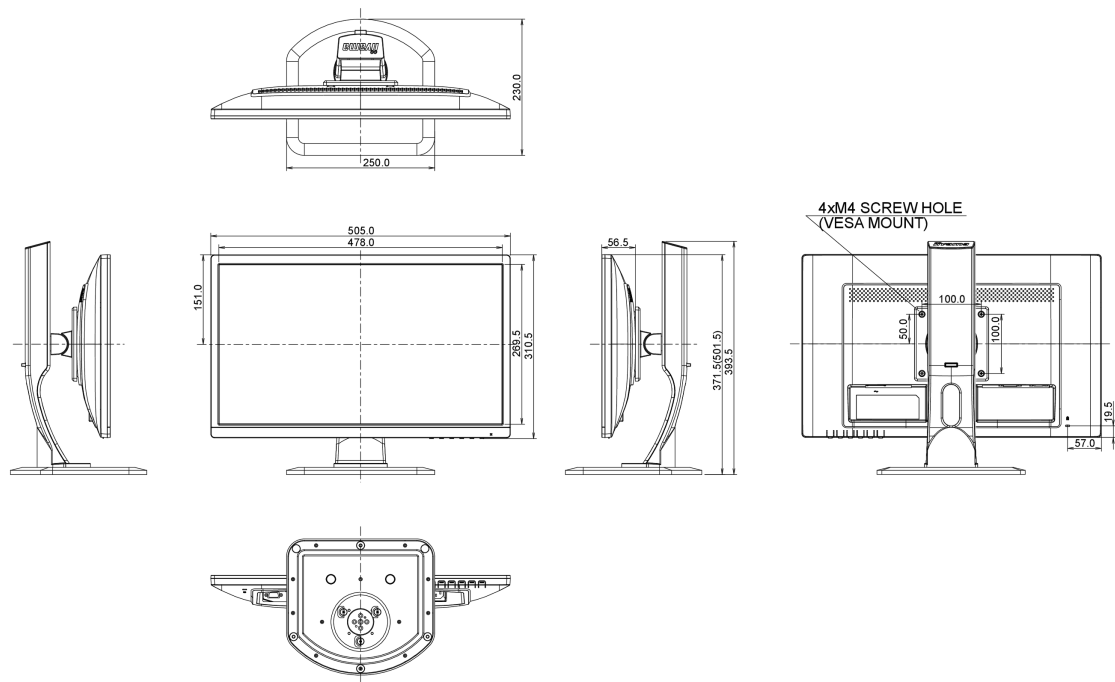

## 08 DIMENSIONS / WEIGHT

Product dimensions W x H x D

505 x 371.5 (501.5) x 230mm

Weight (without box)

4.8kg

All trademarks and registered trademarks acknowledged. E & O E. Specification subject to change without notice. All LCD's comply with ISO-9241-307:2008 in connection with pixel defects.