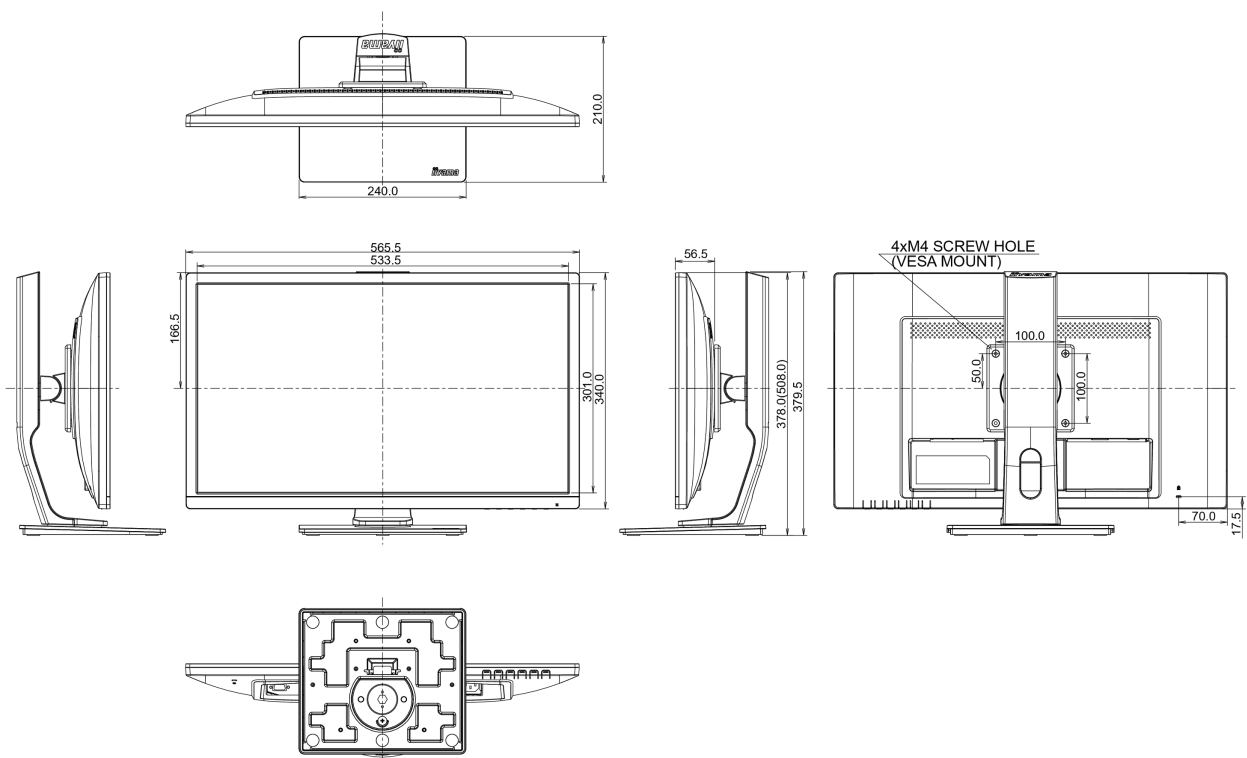

Other

quick start guide, safety guide

06 POWER MANAGEMENT

Power supply unit

internal

Power supply

AC 100 - 240V, 50/60Hz

Power usage

24W typical, 0.5W stand by, 0.5W off mode

07 SUSTAINABILITY

Regulations

TCO, CE, TÜV-GS, VCCI-B, PSE, RoHS support, Energy Star , WEEE, EPEAT

Energy efficiency class

A

Other

REACH SVHC above 0.1%: Lead

08 DIMENSIONS / WEIGHT

Product dimensions W x H x D

565.5 x 378 (516.5) x 210mm

Weight (without box)

5.1kg

EAN code

4948570116560

09 EU ENERGY EFFICIENCY LABEL

Manufacturer

iiyama

Model

ProLite B2482HS-B1

Energy efficiency class

A

Visible screen diagonal

61cm; 24"; (24" segment)

ON mode power consumption

24.9W