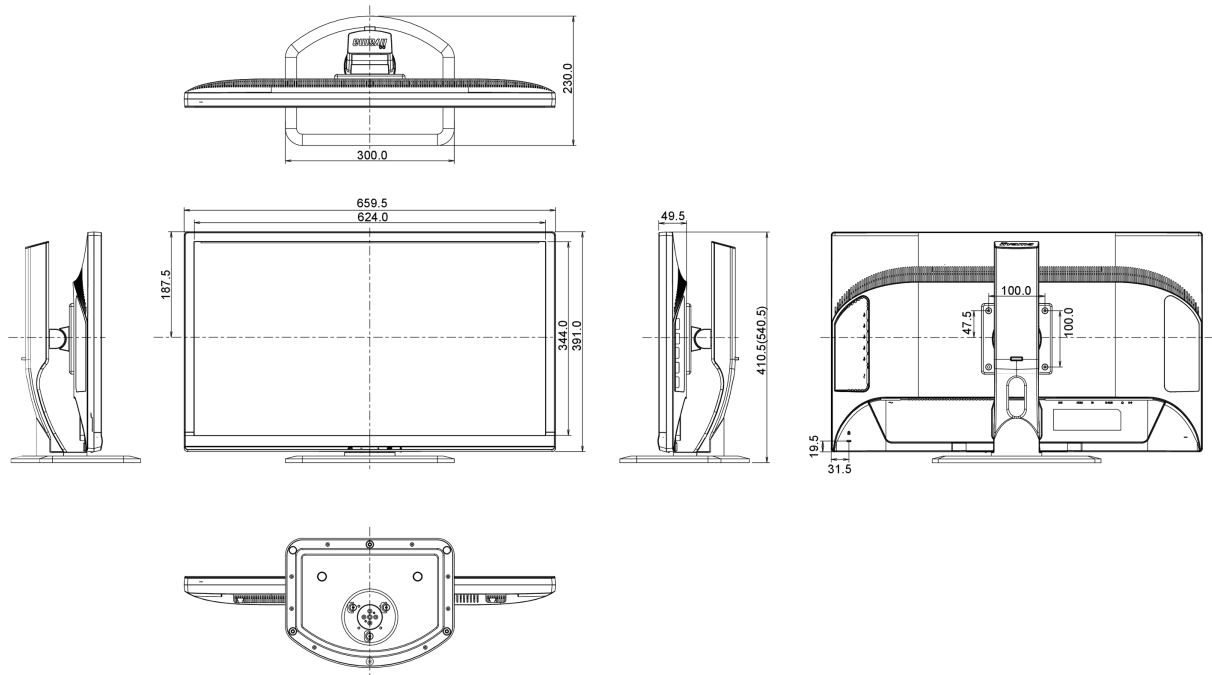

01 DISPLAY CHARACTERISTICS

Diagonal	28", 71cm
Panel	TN LED, matte finish
Native resolution	3840 x 2160 (8.3 megapixel 4K)
Aspect ratio	16:9
Brightness	300 cd/m ² typical
Static contrast	1 000:1 typical
Advanced contrast	20M:1
Response time	1ms
Viewing zone	horizontal/vertical: 170°/160°, right/left: 85°/85°, up/down: 80°/80°
Colour support	1.07B (10bit)
Horizontal Sync	30 - 135KHz
Vertical Sync	30 - 75Hz
Viewable area W x H	620.93 x 341.28mm, 24.4 x 13.4"
Pixel pitch	0.16mm
Colour	matte, black

04 MECHANICAL

Display position adjustments	height, swivel, tilt
Height adjustment	130mm
Swivel stand	90°; 45° left; 45° right
Tilt angle	17° up; 0° down
VESA mounting	100 x 100mm

05 ACCESSORIES INCLUDED

Cables	power, USB, HDMI, DP
Other	quick start guide, safety guide

06 POWER MANAGEMENT

Power supply unit	internal
Power supply	AC 100 - 240V, 50/60Hz
Power usage	44W typical, 0.5W stand by

07 SUSTAINABILITY

Regulations	CE, TÜV-Bauart, VCCI-B, PSE, CU
Energy efficiency class	C

08 DIMENSIONS / WEIGHT

Product dimensions W x H x D	659.5 x 410.5 (540.5) x 230mm
Weight (without box)	7.5kg

All trademarks and registered trademarks acknowledged. E & O E. Specification subject to change without notice. All LCD's comply with ISO-9241-307:2008 in connection with pixel defects.