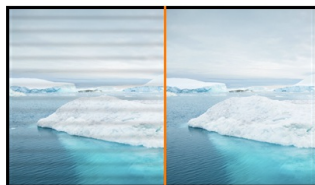

ProLite E2283HS – a Full HD LED monitor with 1 ms response time

The ProLite E2283HS is an excellent 22" Full HD LED-backlit monitor with 1920 x 1080p resolution. It features 1ms response time and 80 000 000 : 1 Advanced Contrast Ratio, assuring clear and vibrant picture quality and high contrast. Triple Input support ensures compatibility with the latest installed graphics cards and embedded Notebook outputs. The E2283HS is also equipped with two high quality stereo speakers. TCO Certified, this monitor is a reliable solution for both home and office use.

OverDrive ON / OFF

When very fast graphics are displayed your monitor can sometimes get blurry. Turning on the OverDrive feature will eliminate that.

01 DISPLAY CHARACTERISTICS

Diagonal	21.5", 54.7cm
Panel	TN LED, matte finish
Native resolution	1920 x 1080 @75Hz (2.1 megapixel Full HD, HDMI&DisplayPort)
Aspect ratio	16:9
Brightness	250 cd/m ² typical
Static contrast	1000:1 typical
Advanced contrast	80M:1
Response time	1ms
Viewing zone	horizontal/vertical: 170°/160°, right/left: 85°/85°, up/down: 80°/80°
Colour support	16.7mIn 8bit (6bit + Hi-FRC)
Horizontal Sync	30 - 80KHz
Vertical Sync	55 - 75Hz
Viewable area W x H	476.6 x 268.1mm, 18.8 x 10.6"
Pixel pitch	0.248mm
Colour	matte, black