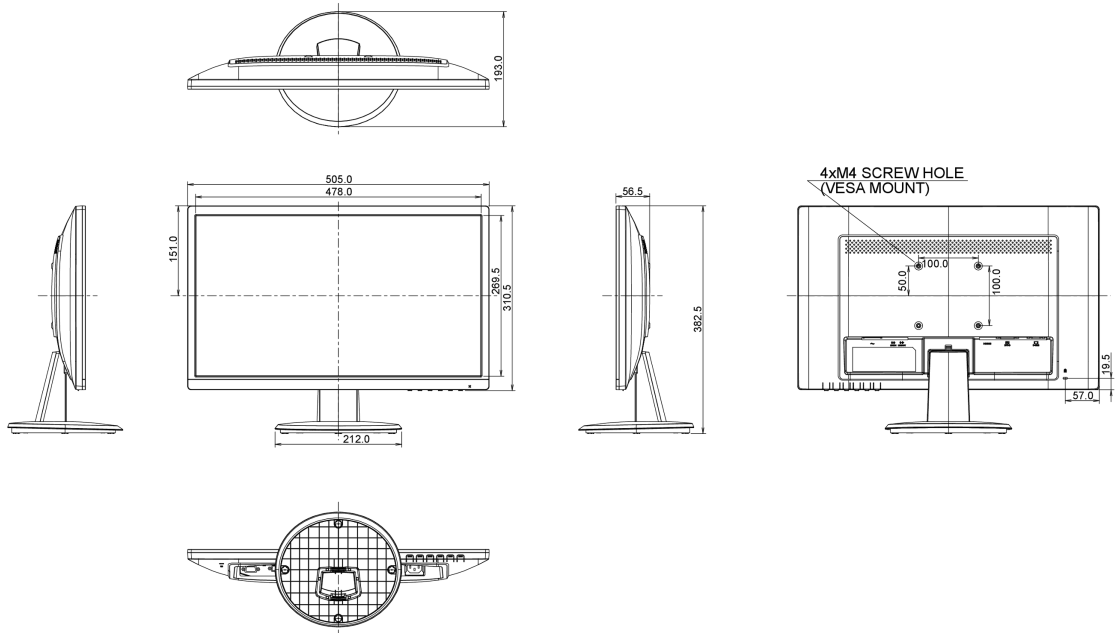

04 MECHANICAL

Display position adjustments	tilt
Tilt angle	22° up; 5° down
VESA mounting	100 x 100mm

05 ACCESSORIES INCLUDED

Cables	power, HDMI
Other	quick start guide, safety guide

06 POWER MANAGEMENT

Power supply unit	internal
Power supply	AC 100 - 240V, 50/60Hz
Power usage	21W typical, 0.5W stand by

07 SUSTAINABILITY

Regulations	TCO, CE, TÜV-GS, VCCI-B, CU
Energy efficiency class	B

08 DIMENSIONS / WEIGHT

Product dimensions W x H x D	505 x 382.5 x 193mm
Weight (without box)	3.0kg

All trademarks and registered trademarks acknowledged. E & O E. Specification subject to change without notice. All LCD's comply with ISO-9241-307:2008 in connection with pixel defects.