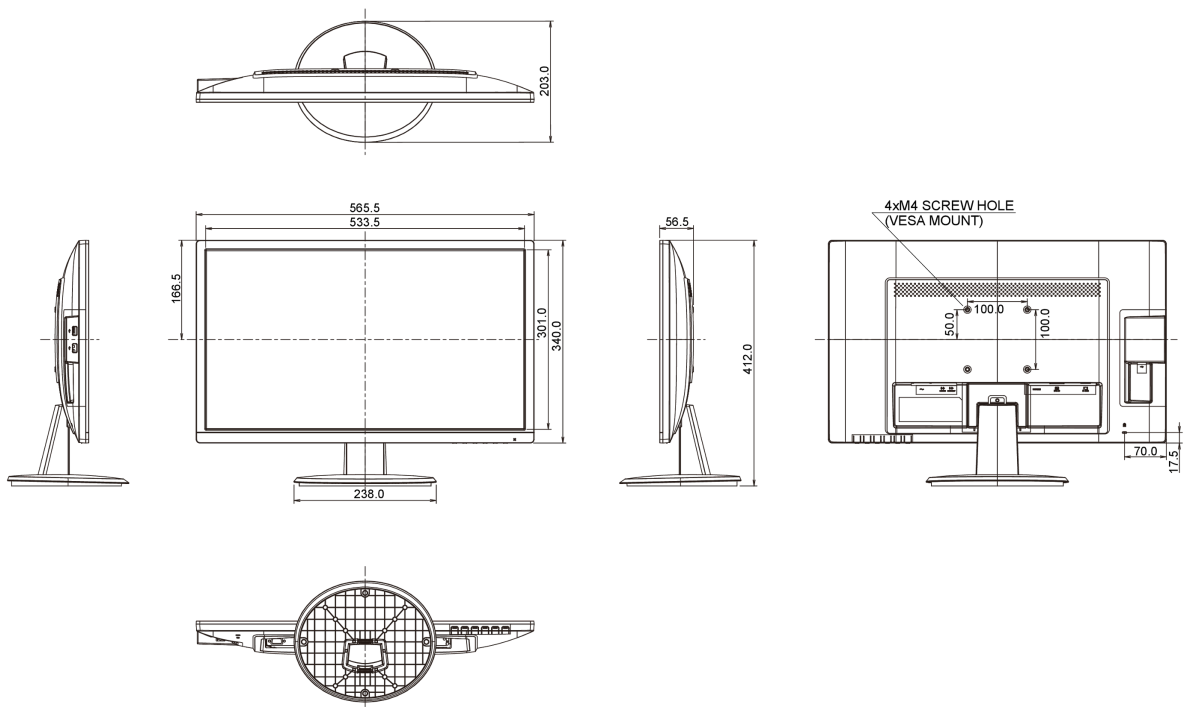

Diagonal	24", 61cm
Panel	TN LED, matte finish
Native resolution	1920 x 1080 @75Hz (HDMI&DisplayPort, 2.1 megapixel Full HD)
Aspect ratio	16:9
Brightness	250 cd/m ² typical
Static contrast	1000:1 typical
Advanced contrast	80M:1
Response time	1ms
Viewing zone	horizontal/vertical: 170°/160°, right/left: 85°/85°, up/down: 80°/80°
Viewing zone CR>5	horizontal/vertical: 178°/178°, right/left: 89°/89°, up/down: 89°/89°
Colour support	16.7mln 8bit (6bit + Hi-FRC)
Horizontal Sync	30 - 80KHz
Vertical Sync	55 - 75Hz
Viewable area W x H	531.4 x 298.9mm, 20.5 x 11.5"
Pixel pitch	0.277mm
Colour	matte, black

04 MECHANICAL

Display position adjustments	tilt
Tilt angle	22° up; 5° down
VESA mounting	100 x 100mm

05 ACCESSORIES INCLUDED

Cables	power, HDMI
Other	quick start guide, safety guide

06 POWER MANAGEMENT

Power supply unit	internal
Power supply	AC 100 - 240V, 50/60Hz
Power usage	24W typical, 0.5W stand by

08 DIMENSIONS / WEIGHT

Product dimensions W x H x D	565.5 x 412 x 203mm
Weight (without box)	3.4kg

All trademarks and registered trademarks acknowledged. E & O E. Specification subject to change without notice. All LCD's comply with ISO-9241-307:2008 in connection with pixel defects.