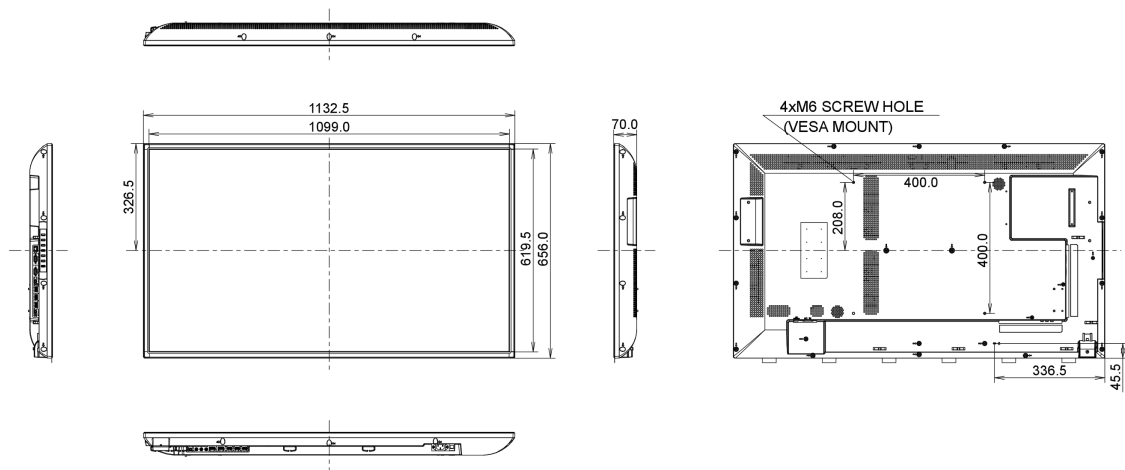

## 09 DIMENSIONS / WEIGHT

Product dimensions W x H x D	1132.5 x 656.0 x 70mm
Box dimensions W x H x D	1310 x 800 x 226mm
Weight (without box)	14.3kg
Weight (with box)	20.6kg
EAN code	4948570116256

All trademarks and registered trademarks acknowledged. E & O E. Specification subject to change without notice. All LCD's comply with ISO-9241-307:2008 in connection with pixel defects.