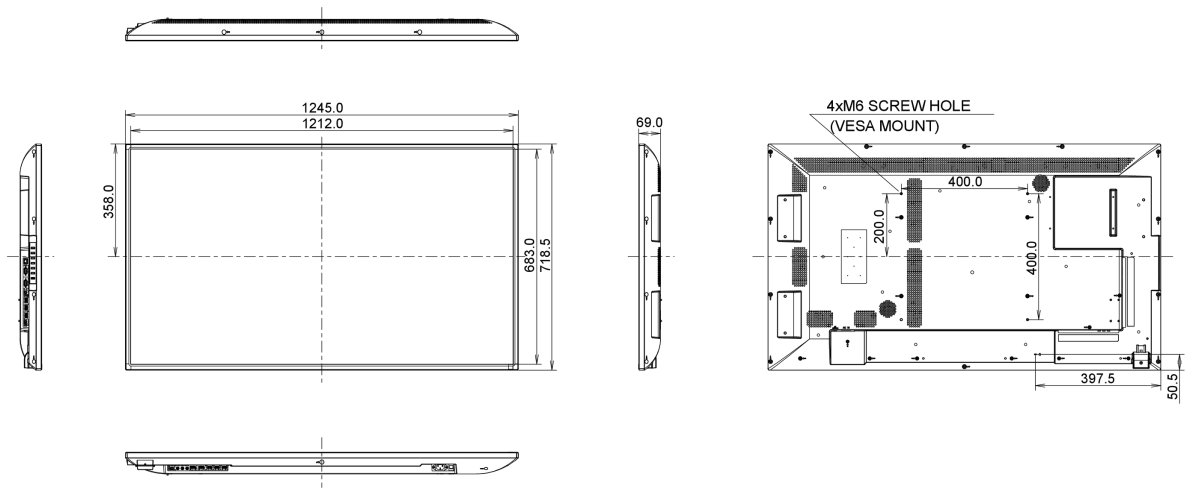

## 09 DIMENSIONS / WEIGHT

Product dimensions W x H x D	1245.0 x 718.5 x 69mm
Box dimensions W x H x D	1423 x 863 x 226mm
Weight (without box)	16.8kg
Weight (with box)	23.7kg
EAN code	4948570116263

All trademarks and registered trademarks acknowledged. E & O E. Specification subject to change without notice. All LCD's comply with ISO-9241-307:2008 in connection with pixel defects.