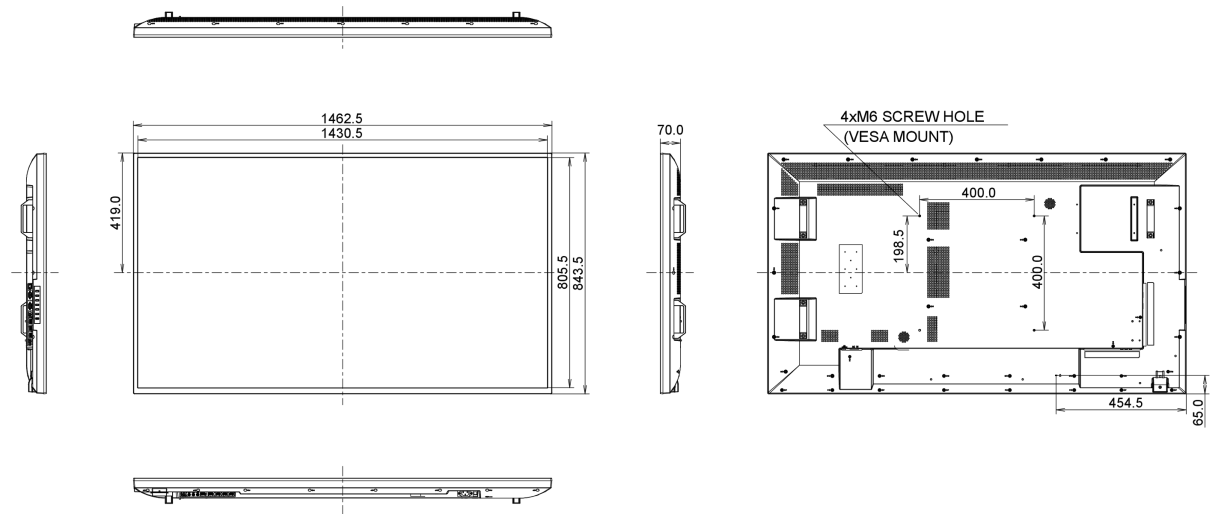

08 SUSTAINABILITY

Regulations	CB, CE, TÜV-Bauart, CU
Energy efficiency class	C

09 DIMENSIONS / WEIGHT

Product dimensions W x H x D	1462.5 x 843.33 x 70mm
Box dimensions W x H x D	1640 x 986 x 226mm
Weight (without box)	22.8kg
Weight (with box)	31.1kg
EAN code	4948570116270