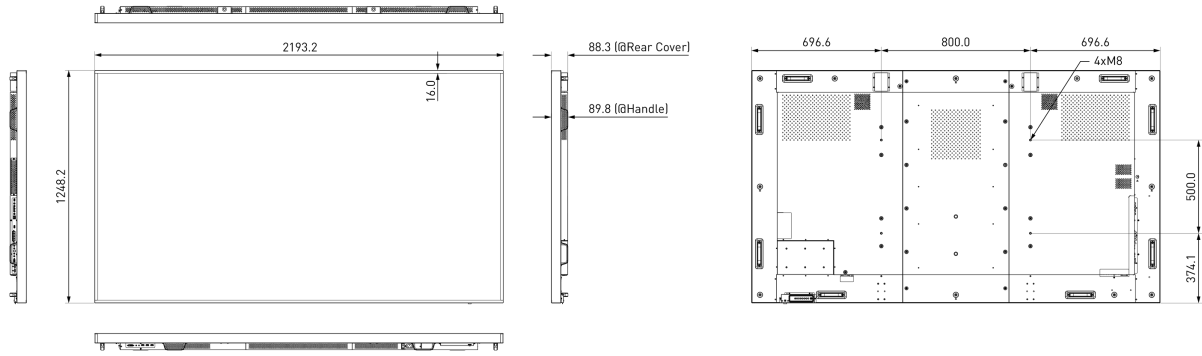

## 09 DIMENSIONS / WEIGHT

Product dimensions W x H x D	2193.2 x 1248.2 x 88.5mm
Box dimensions W x H x D	2503 x 1569 x 450mm
Weight (without box)	91.4kg
EAN code	4948570116430