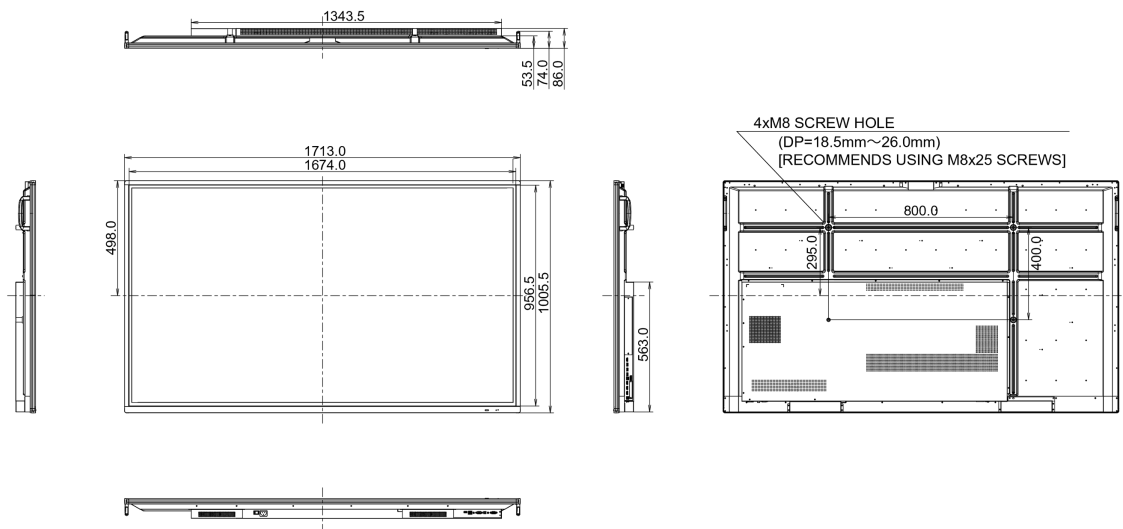

09 SUSTAINABILITY

Regulations	CB, CE, TÜV-Bauart, CU
-------------	------------------------

Energy efficiency class	B
Other	REACH SVHC above 0.1%: Lead

10 DIMENSIONS / WEIGHT

Product dimensions W x H x D	1713 x 1006 x 86mm
Box dimensions W x H x D	1930 x 1140 x 280mm
Weight (without box)	52.2kg
EAN code	4948570117024