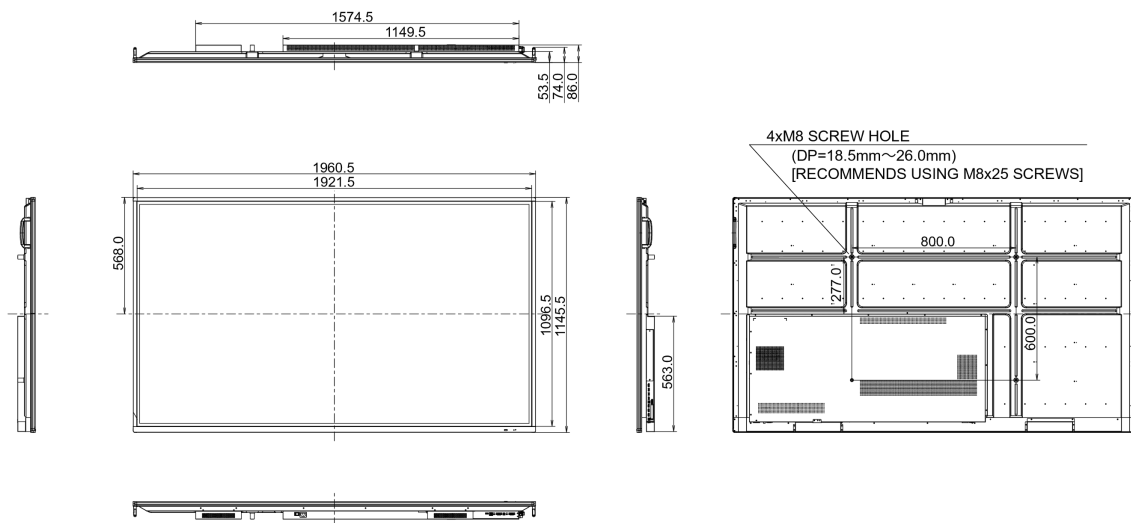

09 SUSTAINABILITY

Regulations	CB, CE, TÜV-Bauart, CU
-------------	------------------------

Energy efficiency class	C
Other	REACH SVHC above 0.1%: Lead

10 DIMENSIONS / WEIGHT

Product dimensions W x H x D	1961 x 1145 x 86mm
Box dimensions W x H x D	2123 x 1345 x 280mm
Weight (without box)	68.4kg
EAN code	4948570117031