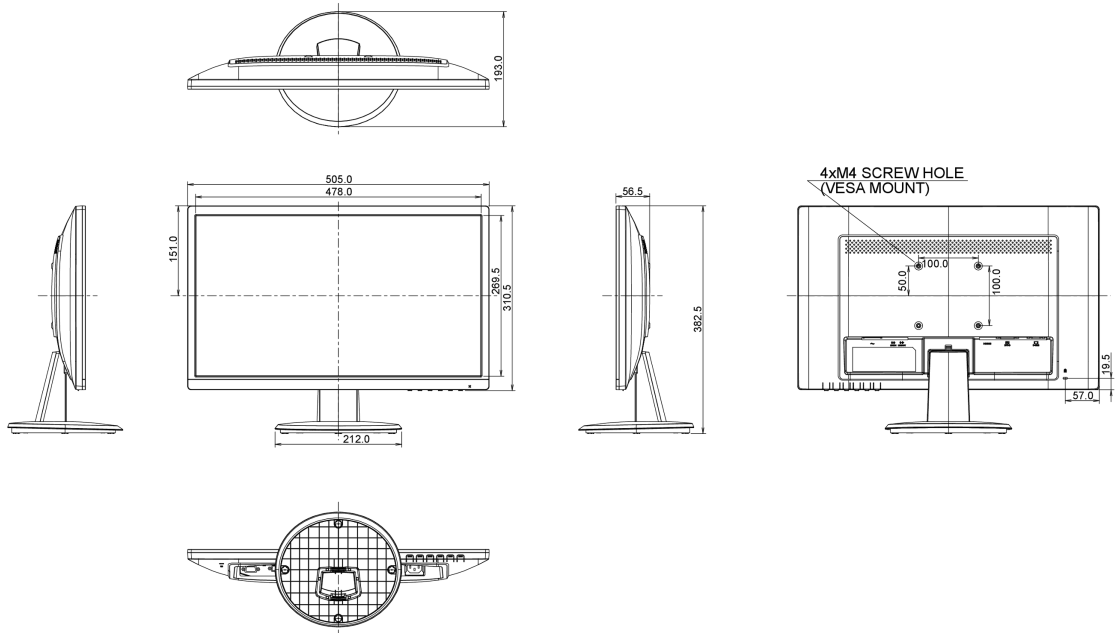

04 MECHANICAL

Display position adjustments	tilt
Tilt angle	22° up; 5° down
VESA mounting	100 x 100mm

05 ACCESSORIES INCLUDED

Cables	power, HDMI
Other	quick start guide, safety guide

06 POWER MANAGEMENT

Power supply unit	internal
Power supply	AC 100 - 240V, 50/60Hz
Power usage	21W typical, 0.5W stand by

07 SUSTAINABILITY

Regulations	TCO, CE, TÜV-GS, VCCI-B, PSE, Energy Star , CU
Energy efficiency class	A

08 DIMENSIONS / WEIGHT

Product dimensions W x H x D	505 x 382.5 x 193mm
Weight (without box)	3.0kg

All trademarks and registered trademarks acknowledged. E & O E. Specification subject to change without notice. All LCD's comply with ISO-9241-307:2008 in connection with pixel defects.