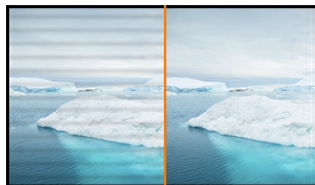

A Full HD LED monitor with VA panel

The ProLite X2283HS is an excellent 22" Full HD LED-backlit monitor with 1920 x 1080p resolution and VA panel technology guaranteeing accurate and consistent colour reproduction with wide viewing angles. Triple Input support ensures compatibility with the latest installed graphics cards and embedded Notebook outputs. The X2283HS is also equipped with two high quality stereo speakers. TCO Certified, this monitor is a reliable solution for both home and office use.

OverDrive ON / OFF

When very fast graphics are displayed your monitor can sometimes get blurry. Turning on the OverDrive feature will eliminate that.

01 DISPLAY CHARACTERISTICS

Diagonal	21.5", 54.7cm
Panel	VA LED, matte finish
Native resolution	1920 x 1080 @75Hz (HDMI&DisplayPort, 2.1 megapixel Full HD)
Aspect ratio	16:9
Brightness	250 cd/m ² typical
Static contrast	3000:1 typical
Advanced contrast	80M:1
Response time	4ms
Viewing zone	horizontal/vertical: 178°/178°, right/left: 89°/89°, up/down: 89°/89°
Colour support	16.7mIn 8bit (6bit + Hi-FRC)
Horizontal Sync	30 - 80KHz
Vertical Sync	55 - 75Hz
Viewable area W x H	478.6 x 269.5mm, 18.8 x 10.6"
Pixel pitch	0.248mm
Colour	matte, black