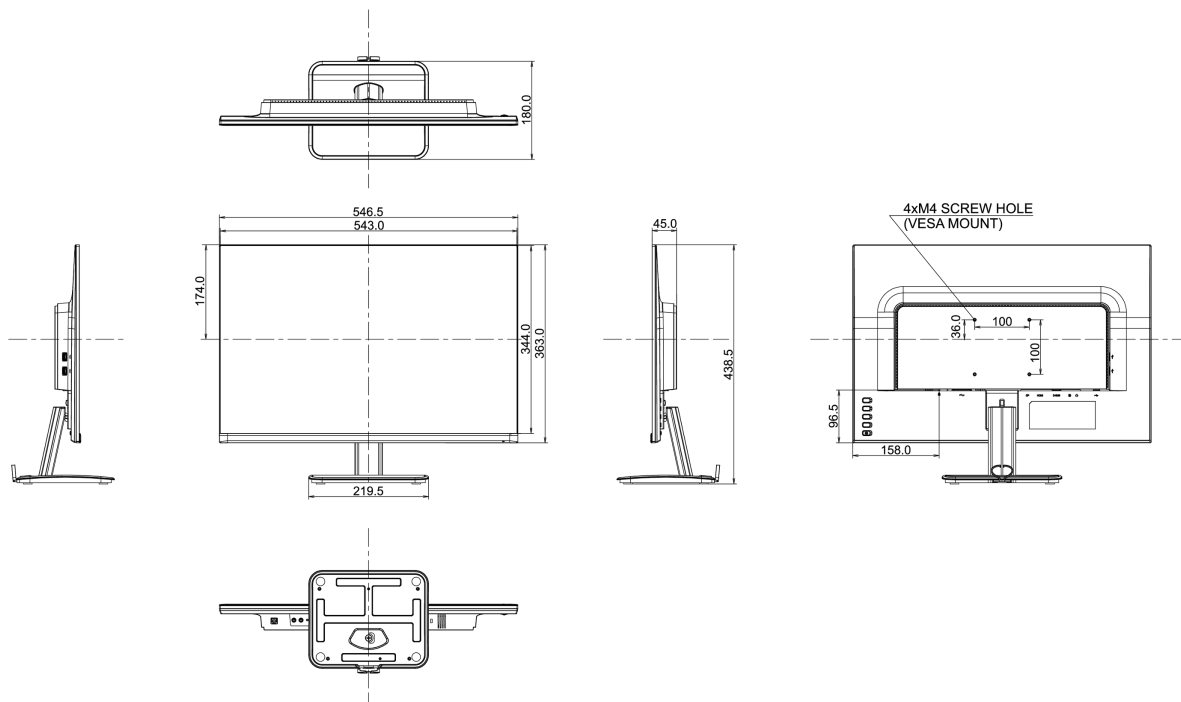

05 ACCESSORIES INCLUDED

Cables	power (1.8m), USB (1.8m), DP (1.8m)
Other	quick start guide, safety guide

06 POWER MANAGEMENT

Power supply unit	internal
Power supply	AC 100 - 240V, 50/60Hz
Power usage	28W typical, 0.5W stand by, 0.5W off mode

07 SUSTAINABILITY

Regulations	TCO, CE, TÜV-Bauart, Energy Star , CU
Energy efficiency class	A
Other	REACH SVHC above 0.1%: Lead

08 DIMENSIONS / WEIGHT

Product dimensions W x H x D	546.5 x 438.5 x 180mm
Weight (without box)	3.9kg
EAN code	4948570116720

XU2595WSU

09 EU ENERGY EFFICIENCY LABEL

Manufacturer	iiyama
Model	ProLite XU2595WSU-B1