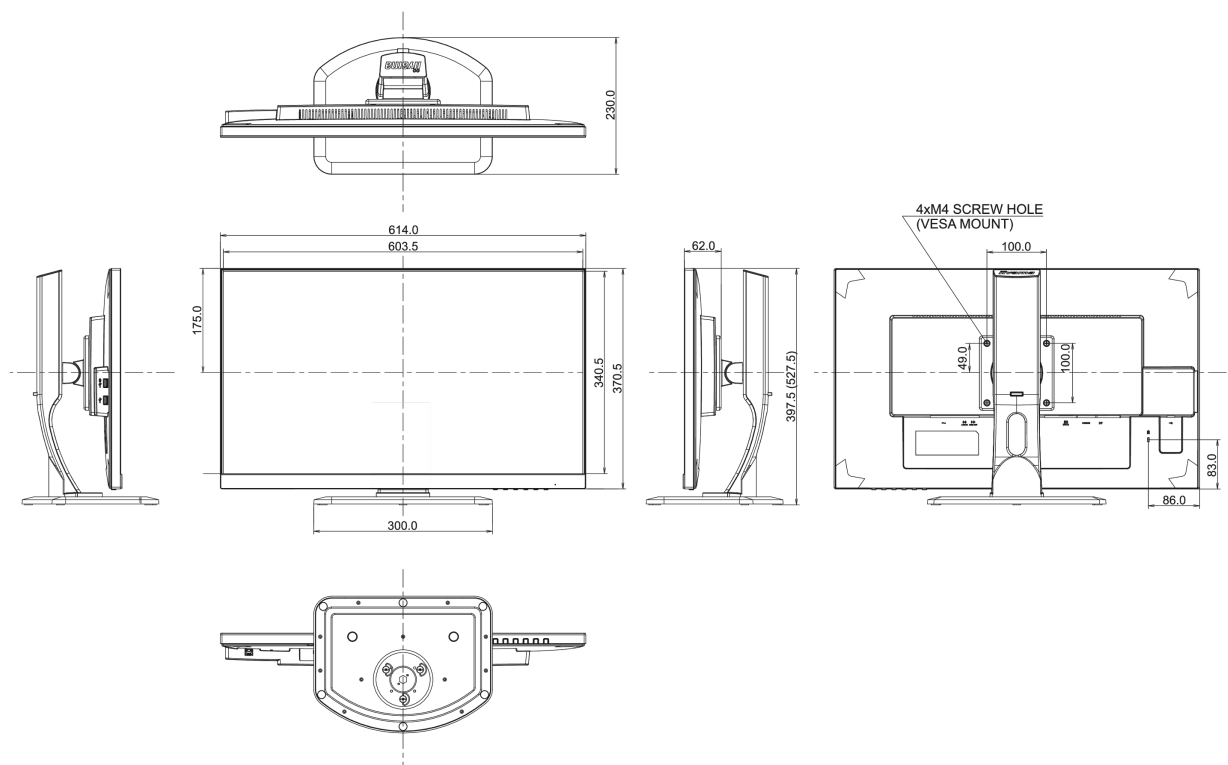

## 05 ACCESSORIES INCLUDED

Cables	power (1.5m), USB (1.5m), HDMI (1.5m), DP (1.8m)
Other	quick start guide, safety guide

## 08 DIMENSIONS / WEIGHT

Product dimensions W x H x D	614 x 397.5 (527.5) x 230mm
Weight (without box)	6.4kg
EAN code	4948570116638